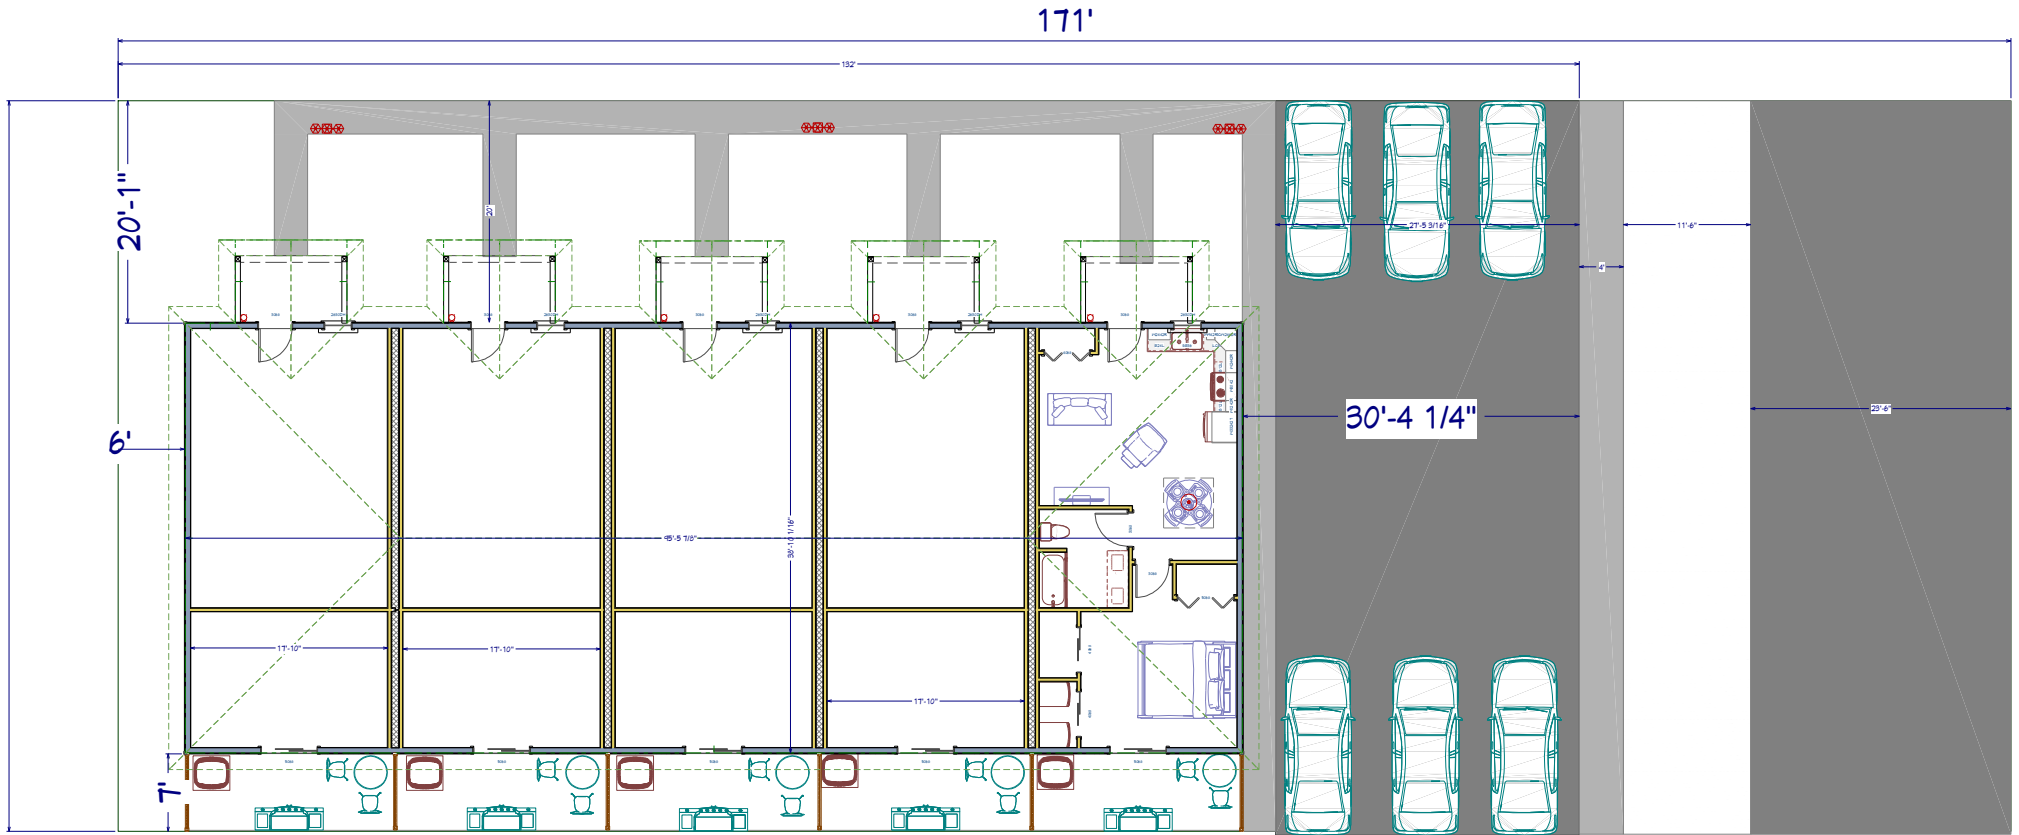

SITE LAYOUT - APPENDIX A

LIVING AREA
3320 SQ. FT.